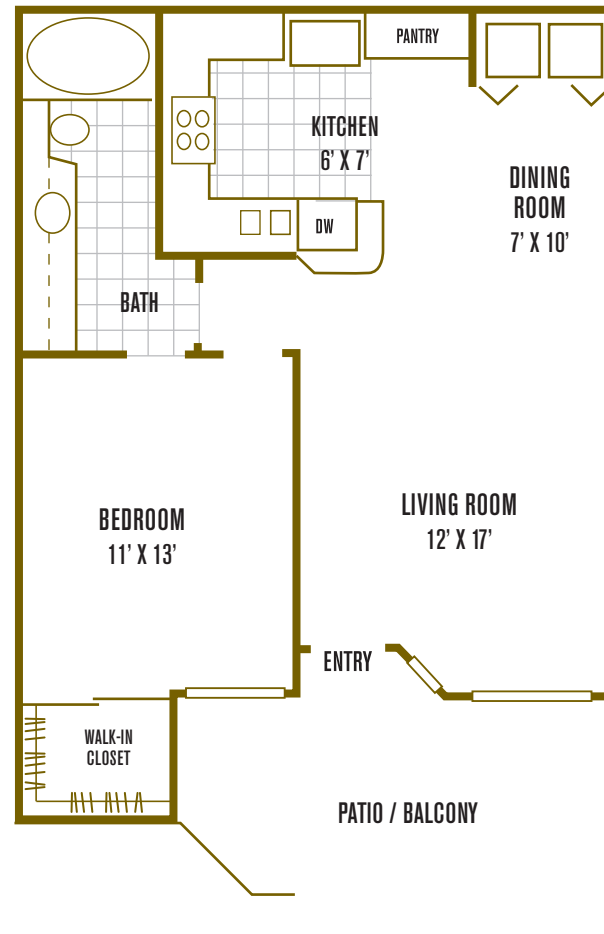

PALOMA SUMMIT

CONDOMINIUM RENTALS

26371 Paloma

Foothill Ranch, CA 92610

p: 949.455.2600 | f: 949.455.2675

www.ExperiencePalomaSummit.com

The appealing entrance to this cottage-style home invites those with a green thumb to consider planting a patio garden filled with roses and/or fragrant herbs. The gourmet kitchen is complemented by abundant counter space and a generously-sized pantry. The bedroom offers a large walk-in closet and an oval Roman-style soaking tub.

residence 1

1 Bedroom | 1 Bathroom | 710 sq. ft.

notes: _____

All room dimensions and square footages are approximate.