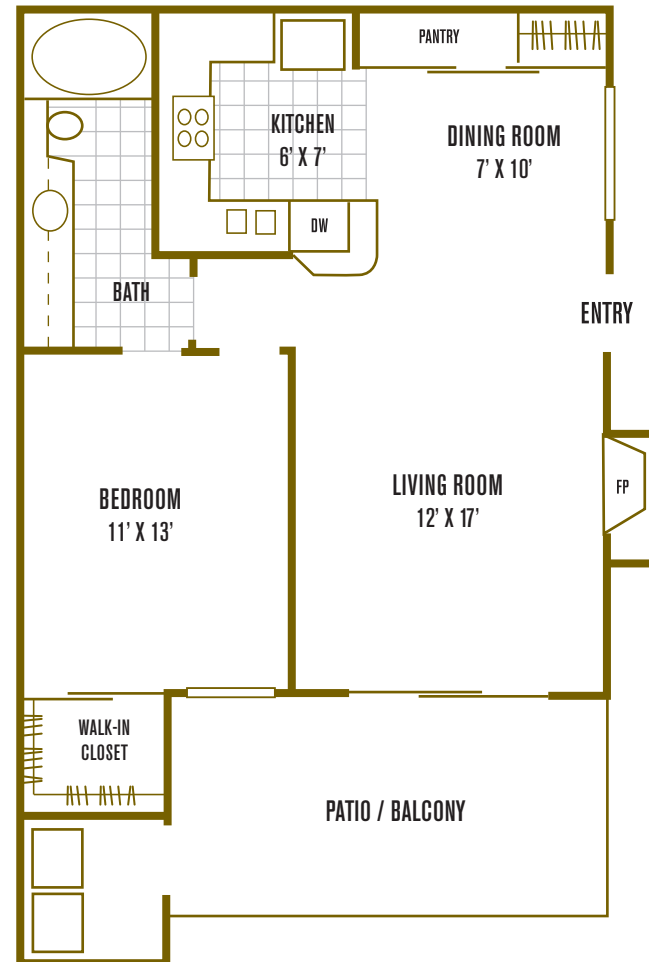

PALOMA SUMMIT

CONDOMINIUM RENTALS

26371 Paloma

Foothill Ranch, CA 92610

p: 949.455.2600 | f: 949.455.2675

www.ExperiencePalomaSummit.com

Effortless entertaining is a breeze within this spacious floorplan. The well-designed kitchen makes it easy to chat with friends, (while creating tempting appetizers), and yet still have room to move about unhindered. Whether you choose to dine alfresco on your private patio or veranda, or utilize the spacious dining room, either option is appealing. On cool evenings, the warmth of the wood-burning fireplace makes your home all the more inviting.

residence 2

1 Bedroom | 1 Bathroom | 720 sq. ft.

notes: _____

All room dimensions and square footages are approximate.