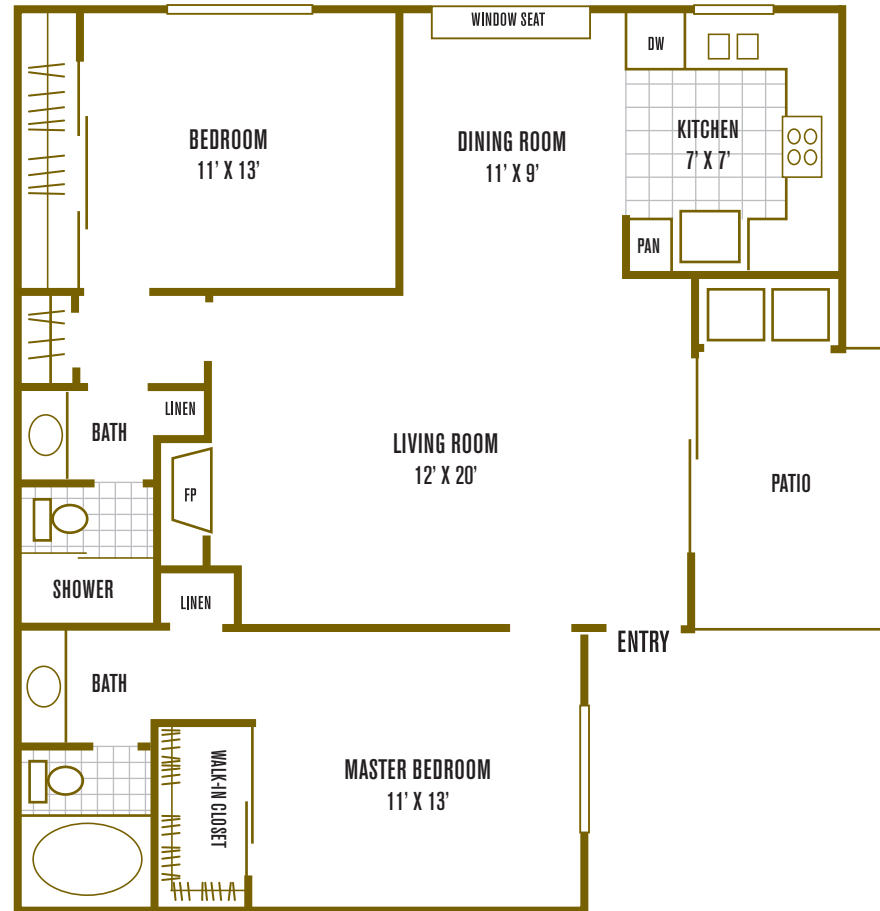

PALOMA SUMMIT
CONDOMINIUM RENTALS

26371 Paloma

Foothill Ranch, CA 92610

p: 949.455.2600 | f: 949.455.2675

www.ExperiencePalomaSummit.com

You will fall in love with everyday life in this luxurious residence. This popular floorplan offers an inviting window seat, a wood-burning fireplace, a walk-in closet and much more!

residence 4

2 Bedrooms | 2 Bathrooms | 1,015 sq. ft.

notes: _____

All room dimensions and square footages are approximate.