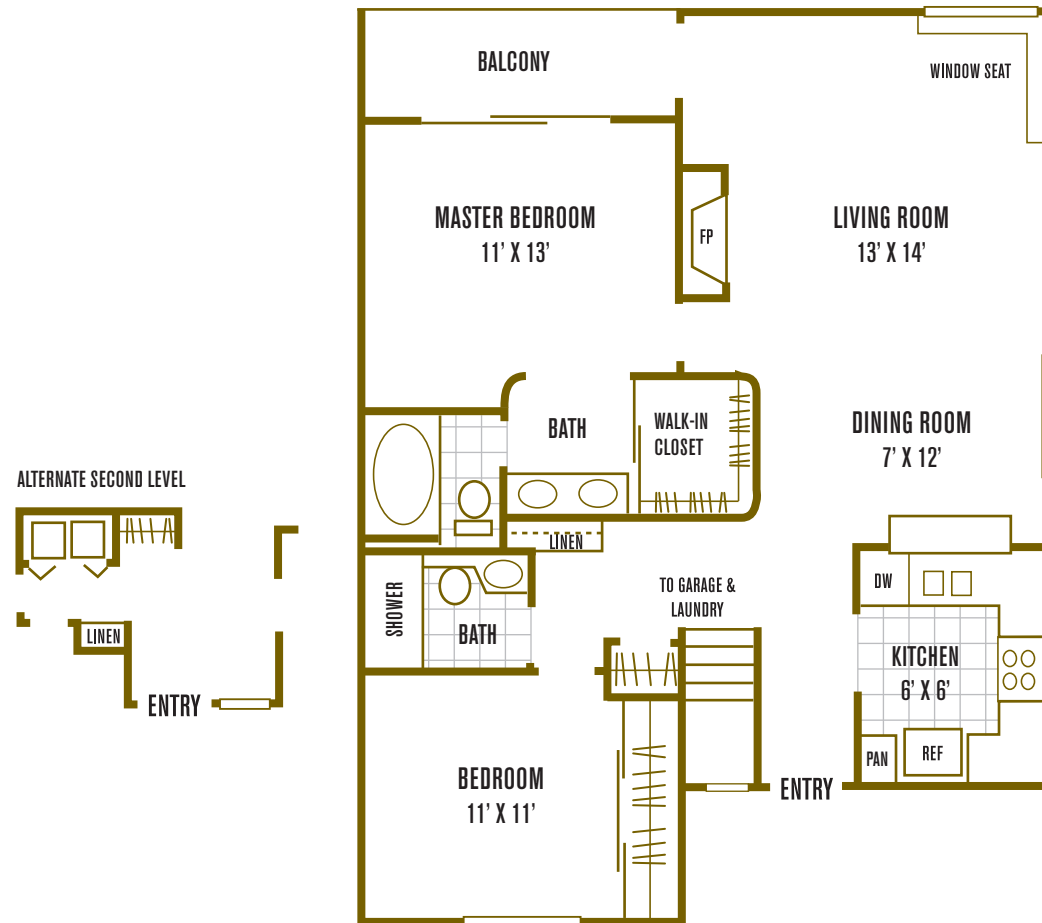

PALOMA SUMMIT

CONDOMINIUM RENTALS

26371 Paloma

Foothill Ranch, CA 92610

p: 949.455.2600 | f: 949.455.2675

www.ExperiencePalomaSummit.com

The unique double-door entry to your patio or veranda invites you to pause and enjoy the tree-filled view. The gourmet kitchen features a large pantry, abundant counter space and a breakfast bar (that alternates as a buffet area when entertaining).

residence 5

2 Bedrooms | 2 Bathrooms | 1,040 sq. ft.

notes: _____

All room dimensions and square footages are approximate.