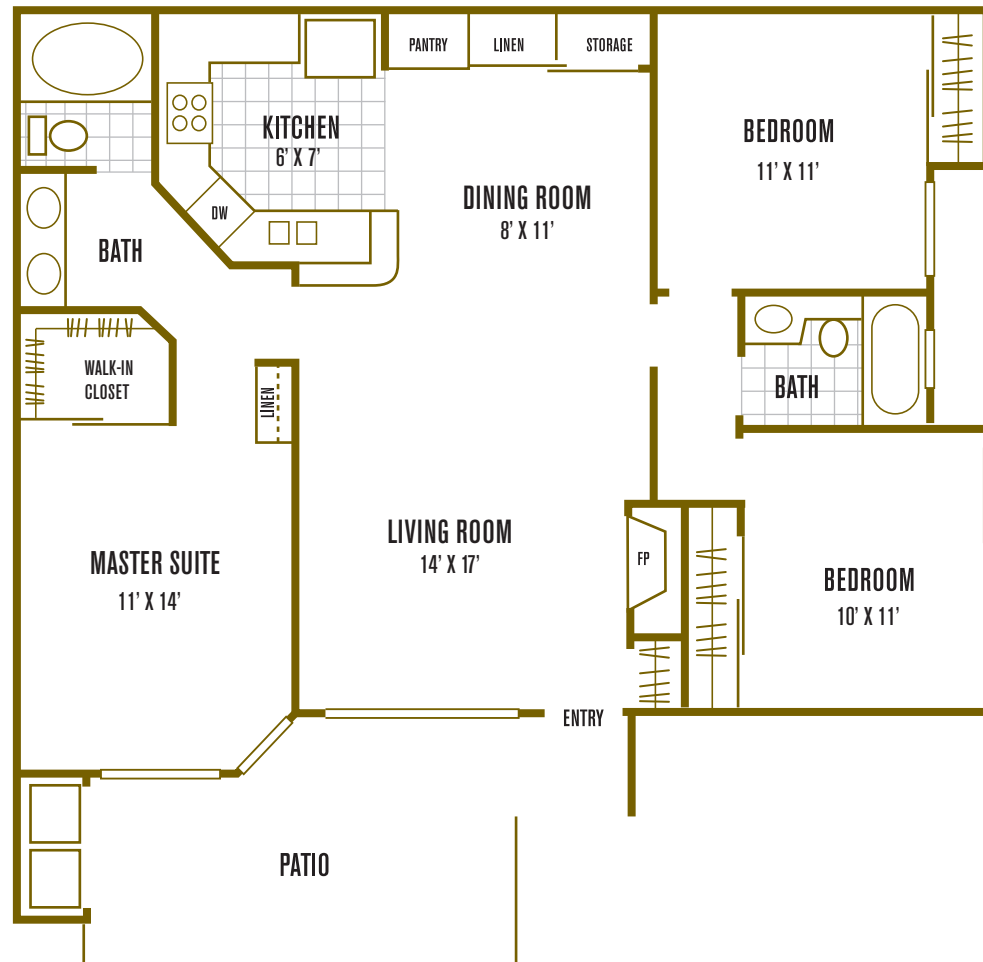

PALOMA SUMMIT

CONDOMINIUM RENTALS

26371 Paloma

Foothill Ranch, CA 92610

p: 949.455.2600 | f: 949.455.2675

www.ExperiencePalomaSummit.com

This modern floorplan offers the perfect canvas to create your dream retreat. Practical luxuries include a full-size pantry, breakfast bar, spacious walk-in closet, wood-burning fireplace, and a generously-sized private patio.

residence 6

3 Bedrooms | 2 Bathrooms | 1,167 sq. ft.

notes: _____

All room dimensions and square footages are approximate.